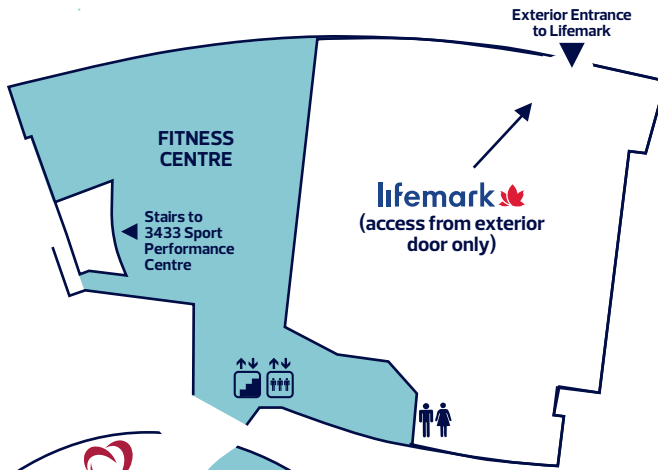

MAIN LEVEL

ACTIVITY LEVELS

UPPER ACTIVITY LEVEL

DR. NEVILLE LINDSAY SPORT WELLNESS BUILDING

- 1 Executive Locker Rooms & Family Change Rooms
- 2 Learning Room
- 3 TotalCardiology

CALGARY FOUNDATION AQUAPLEX BUILDING