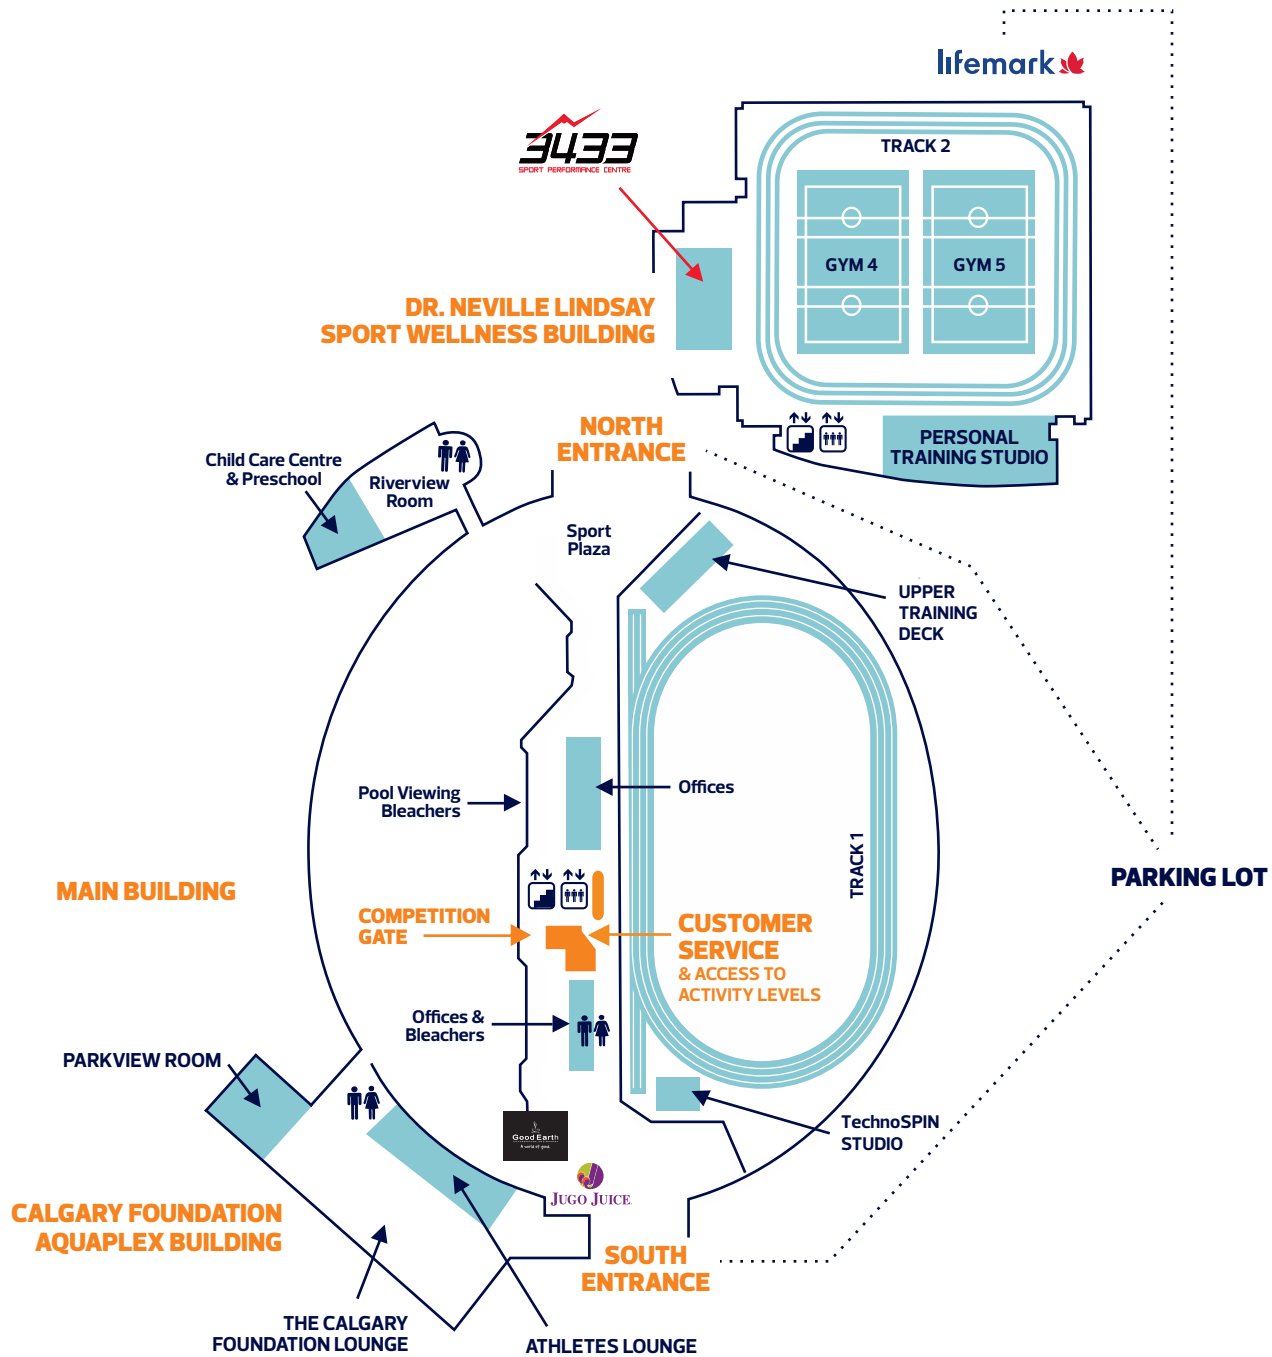

MAIN LEVEL

ACTIVITY LEVELS

UPPER ACTIVITY LEVEL

DR. NEVILLE LINDSAY SPORT WELLNESS BUILDING

- 1 Executive Locker Rooms & Family Change Rooms
- 2 Learning Room
- 3 TotalCardiology

CALGARY FOUNDATION AQUAPLEX BUILDING

AQUATIC HIGH PERFORMANCE SPORT TRAINING

LOWER ACTIVITY LEVEL

forever **active.** forever **strong.**

repsol
sport
centre
.com